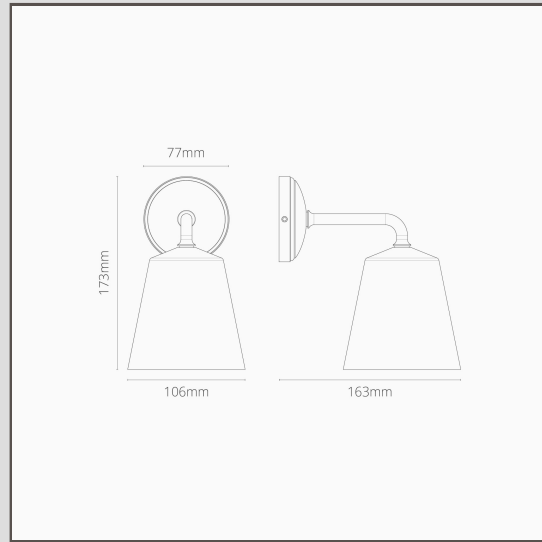

Richmond Small Wall Light - Bronze

18876

Our Richmond Wall Light is a great addition to any garden. It's also ideal for either side of a bathroom mirror or as a bedside downlight. Bronze is our boldest finish, but it isn't shiny or bright, so it has a subtle side to it too. It's a deep matt brown colour that's almost black in some lights.

- Made from solid brass
- Fits a standard G9 bulb
- Suitable for outdoor use
- Designed and engineered in the UK
- Match with any of our bronze spotlights, switches and sockets
- Dimensions: L173mm x Dia. 106mm; mounting rose dia.77mm.
- Fully dimmable with a suitable G9 bulb
- Rated IP44 - suitable for Outdoor use and in Zone 2 of bathrooms
- Use with 18mm energy saving G9 bulbs, not included
- No driver required
- Comes with WAGO connectors for quick and easy wiring and testing