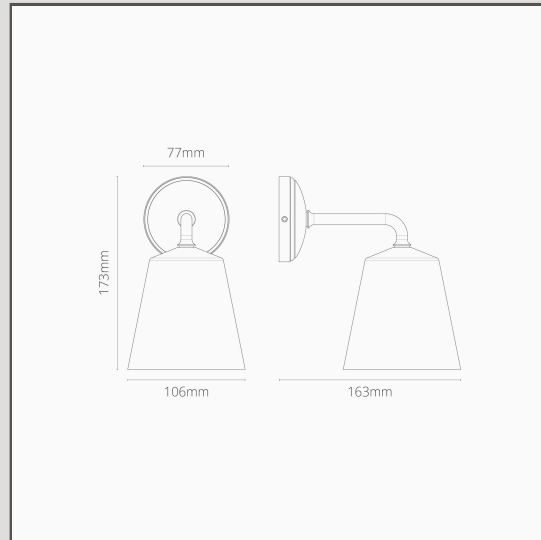

Richmond Small Wall Light Fine Porcelain - Polished Nickel

10813

Our Richmond wall light is a great addition to any garden. It's also ideal on either side of a bathroom mirror or as a bedside downlight.

- Solid brass body
- Fits a standard G9 bulb
- Suitable for outdoor use
- Designed and engineered in the UK
- Match with any of our polished nickel spotlights, switches and sockets
- Dimensions: L173mm x Dia. 106mm; mounting rose dia.77mm.
- Fully dimmable with a suitable G9 bulb
- Rated IP44 - suitable for outdoor use and in zone 2 of bathrooms
- Use with 18mm energy saving G9 bulbs, not included
- No driver required
- Comes with WAGO connectors for quick and easy wiring and testing