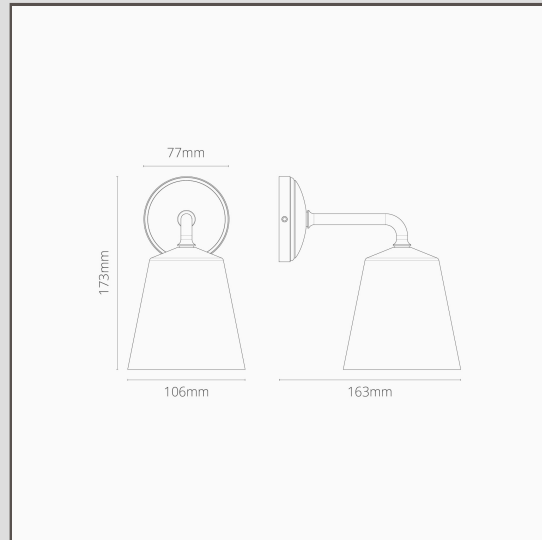

Richmond Small Wall Light Fine Porcelain - Antique Brass

17967

Our Richmond Wall Light is made to be compact and minimalistic.

It's ideal for either side of a bathroom mirror or as a reading light.

Antique brass is what's called a 'living' finish because it reacts to the air and moisture around it, causing it to darken (especially in the areas you touch most). We've given it a head start by ageing it by hand, so it has that antique look right out the box. Pair it with the Fine Porcelain shade for a classic look

- Solid brass base
- Fits a standard G9 bulb
- Water/weatherproof
- Designed and engineered in the UK
- Match with any of our antique brass [spotlights](#), [switches and sockets](#)
- Dimensions: L173mm x Dia. 106mm; mounting rose dia.77mm.
- Fully dimmable with a suitable G9 bulb
- Rated IP44 - suitable for outdoor use and in zone 2 of bathrooms
- Use with 18mm energy saving G9 bulbs, not included
- No driver required
- Comes with WAGO connectors for quick and easy wiring and testing