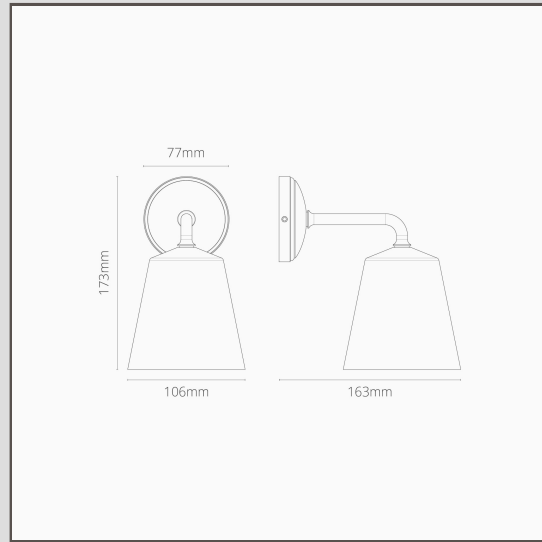

Richmond Small Wall Light Fine Porcelain - Bronze

19104

Our Richmond wall light is a great addition to any garden. It's also ideal on either side of a bathroom mirror or as a bedside downlight.

The fine porcelain shade provides a warm, atmospheric glow with absolutely no glare.

Bronze is our boldest finish, but it isn't shiny or bright, so it has a subtle side to it too. It's a deep matt brown colour that's almost black in some lights.

- Solid brass body
- Fits a standard G9 bulb
- Suitable for outdoor use
- Designed and engineered in the UK
- Match with any of our bronze spotlights, switches and sockets
- Dimensions: L173mm x Dia. 106mm; mounting rose dia.77mm.
- Fully dimmable with a suitable G9 bulb
- Rated IP44 - suitable for outdoor use and in zone 2 of bathrooms
- Use with 18mm energy saving G9 bulbs, not included
- No driver required
- Comes with WAGO connectors for quick and easy wiring and testing