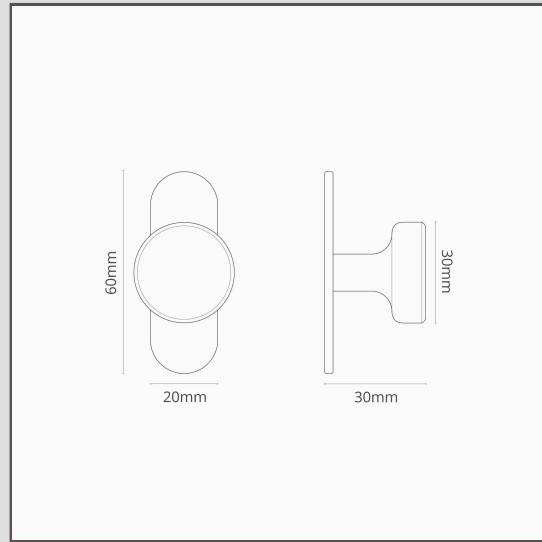

Kilburn Furniture Knob - Polished Nickel

17901

The Kilburn Furniture Knob is a great fit for any cabinetry, including utility cupboards and drawers.

The back plate will protect your furniture from finger marks and scratches.

Polished nickel is our answer to chrome. It's a bit warmer, which we think is more versatile, so you can use it with warm or cool colour palettes.

- Easy grip handle
- Comes with screws to fit a 15-20mm door. If you have thicker doors, you can buy longer screws from our [spares page](#)
- Match with [handles](#), [locks](#), [latches](#) and [shelf brackets](#)
- Dimensions: Height 60mm x Width 30mm x Depth 30mm.
- Screws supplied suit a 15-20mm door. If you have thicker doors, longer screws are available on the spares page.