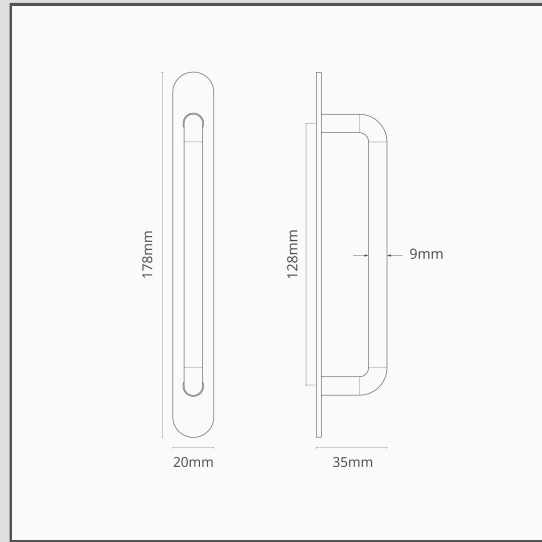

Kilburn Furniture Handle 128mm - Bronze

13425

This simple design looks great on all kitchen cabinets and drawers.

The slimline back plate is discreet but will still protect your furniture from finger marks or scratches.

- Made from solid brass
- Pair with [hooks](#), [shelf brackets](#) and [switches](#)
- Dimensions: Height 35mm x Width 20mm x Length 178mm
- 128mm screw spacing
- Screws supplied suit a 15-20mm door