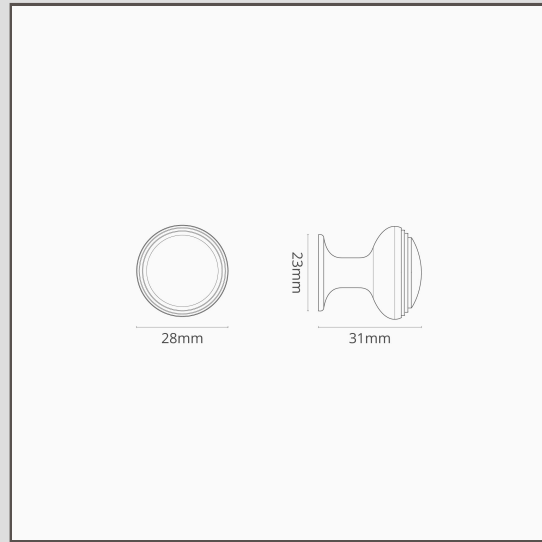

Barlow Furniture Knob - Polished Nickel

14715

This small and simple cabinet handle works well on any furniture.

Use it on its own for smaller cupboards or double up for wider drawers.

Polished nickel is our answer to chrome. It's a bit warmer, which we think is more versatile, so you can use it with warm or cool colour palettes.

It matches perfectly with our [Poplar Mortice Door Knob](#) which has similar fine reed detailing.

- Ideal for upcycling old cabinetry
- Made from solid brass
- Pair with matching [door handles](#), [shelf brackets](#) and [hooks](#)
- Dimensions: Height 31mm x Diameter 28mm.
- The screws included will fit a 15-20mm door. Longer screws are available on the [Corston spares page](#).