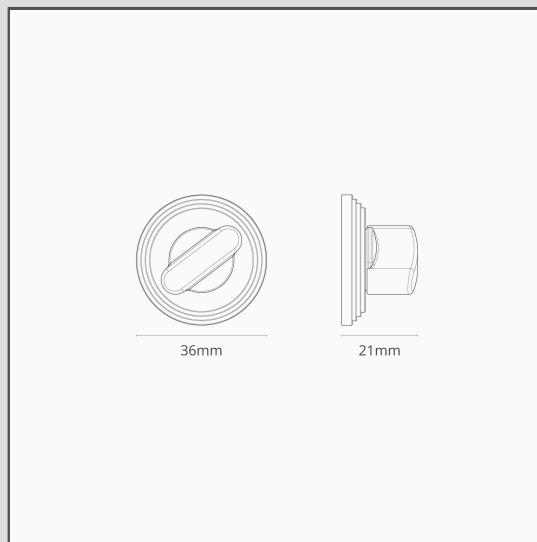

Warwick Thumbturn - Polished Nickel

10688

Secure your rooms with discreet but sturdy fittings that match every other part of your interior doors.

They're designed to sit neatly below a [Poplar Door Knob](#), with a coin turn fixture for the outside.

- Made from sturdy solid brass
- Comes with 5mm Mortice spindle
- Use with our locks and door handles from the [Polished nickel collection](#)