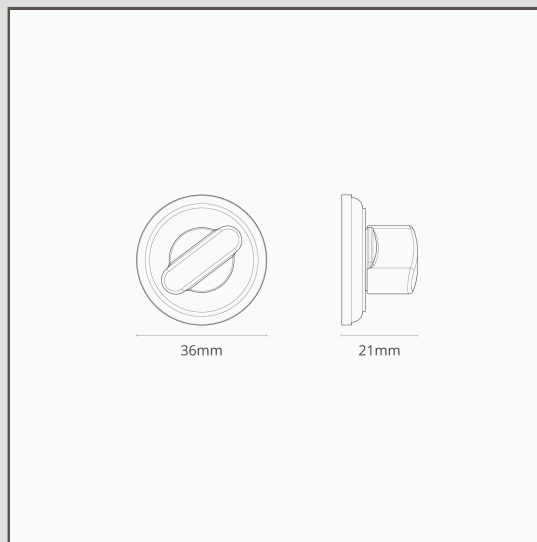

Canning Thumbturn - Bronze

13047

Secure your rooms with discreet but sturdy fittings that match every other part of your interior doors.

They're designed to sit neatly below a [Digby](#), [Harper Sprung](#) or [Harper Unsprung](#) door handle, with a coin turn fixture for the outside.

- Made from sturdy solid brass
- Comes with 5mm Mortice spindle
- Use with our locks and door handles from the [Bronze collection](#)