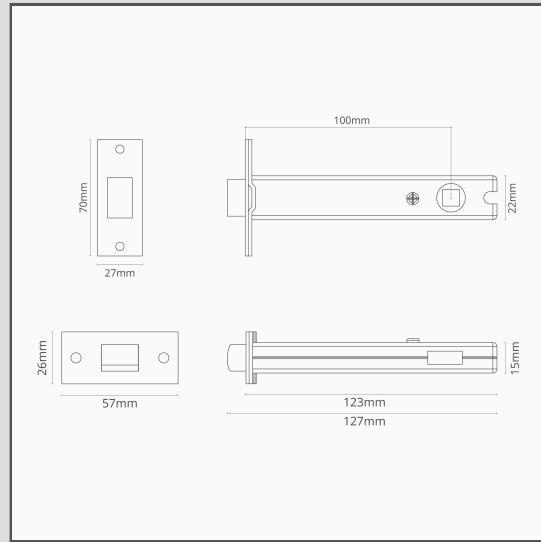

## 100mm Bathroom Lock - Bronze

14610

Secure interior doors with our bathroom lock. Our 100mm option is designed to work perfectly with our 100mm latches.

Bronze is our boldest finish, but it isn't shiny or bright, so it has a subtle side to it too. It's a deep matt brown colour that's almost black in some lights.

- Bronze-finished face plate and strike plate made from solid brass
- Use with our 100mm latches and coordinating thumbturns (sold separately)
- 60mm bathroom lock also available
- Coordinate with bronze door handles, hinges, latches and stops
- 100m backset
- 5mm x 5mm spindle hole
- Suitable for interior doors only