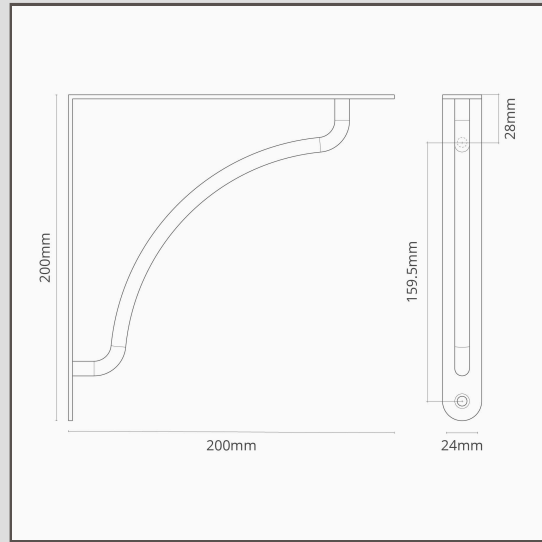

Kilburn Shelf Bracket 200mm - Bronze

17552

Our gently curved Kilburn shelf bracket is made from sturdy solid brass and will comfortably hold 40kg.

Match with our Kilburn furniture handles and knobs to create a harmonious flow throughout your home.

Bronze is our boldest finish, but it isn't shiny or bright, so it has a subtle side to it too. It's a deep matt brown colour that's almost black in some lights.

- Made from solid brass
- Supports 40kg per bracket
- Sold individually
- For more storage solutions pair with our [hooks](#)
- Dimensions: 200mm x 200mm x 24mm
- Load capacity 40kg per bracket
- Supplied with fixing screws