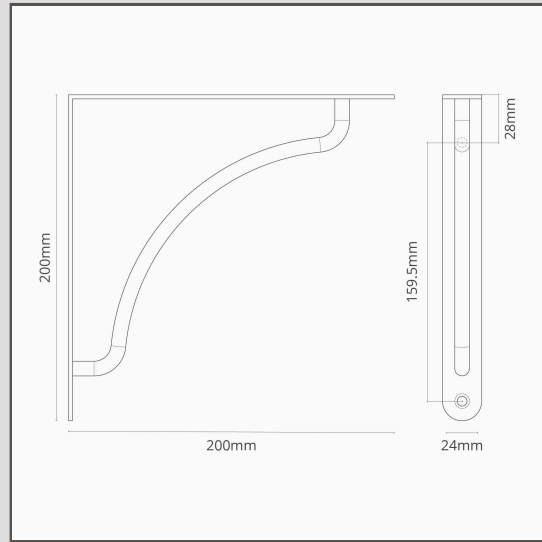

Kilburn Shelf Bracket 200mm - Polished Nickel

19777

Our gently curved Kilburn shelf bracket is made from sturdy solid brass and will comfortably hold 40kg.

Match with our Kilburn furniture handles and knobs to create a harmonious flow throughout your home.

Polished nickel is our answer to chrome. It's a bit warmer, which we think is more versatile, so you can use it with warm or cool colour palettes.

- Made from solid brass
- Supports 40kg per bracket
- Sold individually
- For more storage solutions pair with our [hooks](#)
- Dimensions: 200mm x 200mm x 24mm
- Load capacity 40kg per bracket
- Supplied with fixing screws