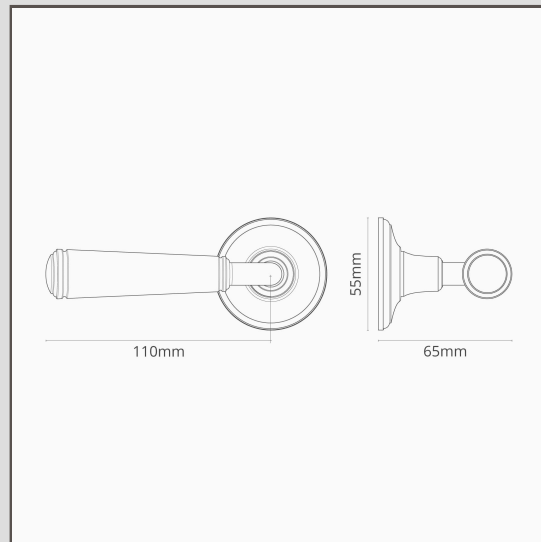

## Digby Fixed Door Handle - Bronze

11837

The detailing on our Digby Bronze door handle makes it one of our more traditional styles, but its simplicity will work in modern spaces too.

It comes with a fixed spindle that's normally used on double doors to give a solid fix to the handle on the inactive door. You can push or pull it, but it won't turn.

- Low-profile rose with concealed screws
- Made from solid brass
- Sold in a pair
- Dimensions: handle W110mm x D65mm; rose dia. 55mm
- Suitable for interior doors only
- Minimum door thickness 35mm; maximum door thickness 45mm (with supplied fixings)
- Fixed door handle suitable for use with a roller catch
- Accepts 8mm Corston spindle (supplied)