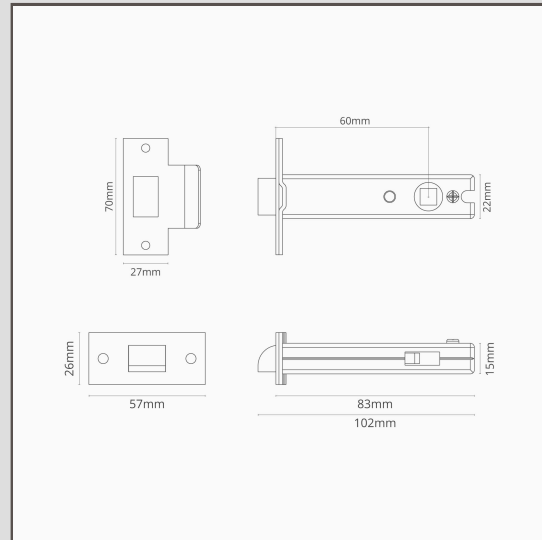

## 60mm Light Latch - Bronze

16355

Our light latch will keep your door tightly closed. It's engineered with light springs, so it's ideal for use with sprung lever door handles and unsprung door knobs.

Bronze is our boldest finish, but it isn't shiny or bright, so it has a subtle side to it too. It's a deep matt brown colour that's almost black in some lights.

- Bronze-finished face plate and strike plate made from solid brass
- Use with our sprung lever door handles and unsprung door knobs
- Light sprung
- 100mm light latch also available
- 60mm backset
- Two-way action