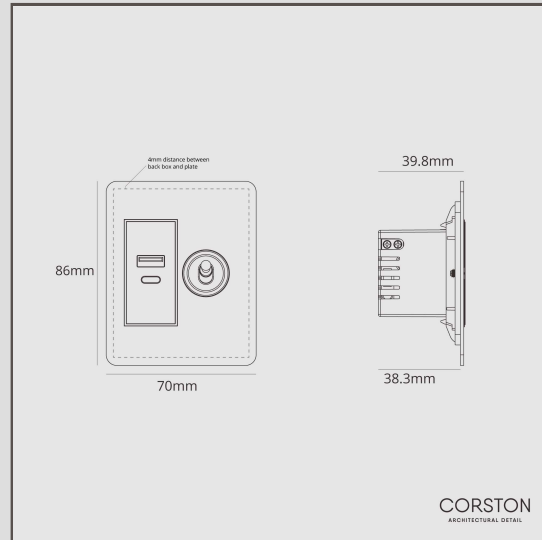

1G Two Way Toggle + USB A+C Slimline Switch - Clear Antique Brass Black

17209

Our range of slimline switches have narrow 70mm wide faceplates for a sleek look and feel.

This toggle switch is a modernised version of the timeless dolly design that'll add character to any room. The USB charging point makes this perfect switch for your bedside or kitchen counters.

The clear plate is made from 2mm transparent polycarbonate, which gives the illusion of the outlet being built into the wall.

It comes with a paper template for you to either paint over with your chosen wall colour, or to use as a template for wallpaper.

- Patented switch mechanism engineered to give a solid, satisfying click
- Tested to one million cycles to guarantee longevity
- Designed in-house
- Solid brass controls
- Comes with bespoke back box for easy installation
- Match with [spotlights](#), [door handles](#) and more from the Antique brass collection
- Dimensions: H86mm x W70mm x D42mm. The toggle length is 17mm.
- Switches rated to 20A
- 20AX 250V
- Complies with BS EN 60669-1
- The switch plate sits 1.5mm from the wall
- Secured with a metal ring without visible tool marks
- Metal die-cast chassis
- 10.5W USB Charging Power