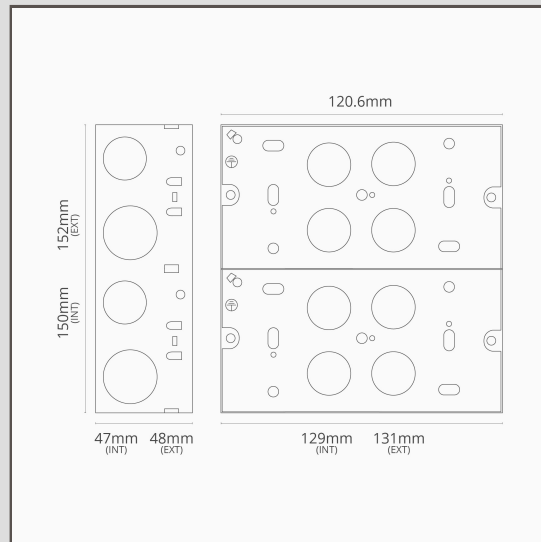

2x Double Metal Back Box 47mm Portrait

11355

Metal boxes are required to get the extremely close to the wall fit of Corston switches & sockets. The extra depth gives space for wiring toggles and dimmers.

- Galvanised metal back box
- Double size, 47mm deep