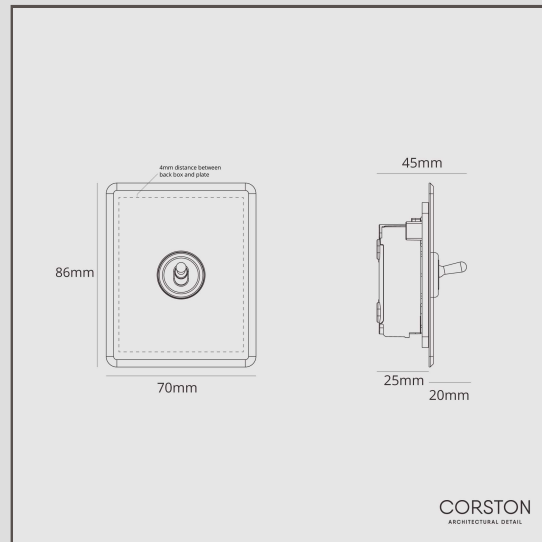

1G Two Way Toggle Slimline Switch - Clear Polished Nickel

11704

Our range of slimline switches have narrow 70mm wide faceplates for a sleek look and feel.

They're perfect for smaller spaces like cloakrooms or coat cupboards, or anywhere you'd like your fittings to be slightly more discreet.

This Toggle Switch is a modernised version of the timeless design switch that'll add character to any room.

The clear plate is made from 2mm transparent polycarbonate, which gives the illusion of the outlet being built into the wall.

- Patented switch mechanism engineered to give a solid, satisfying click
- Tested to one million cycles to guarantee longevity
- Designed in-house
- Solid brass controls
- Comes with bespoke back box for easy installation
- Match with [spotlights](#), [door handles](#) and more from the polished nickel collection
- Dimensions: H86mm x W70mm x D42mm. The toggle length is 17mm.
- Switches rated to 20A
- 230-250V~50Hz
- Complies with BS EN 60669-1
- The switch plate sits 1.5mm from the wall
- Secured with a metal ring without visible tool marks
- Metal die-cast chassis