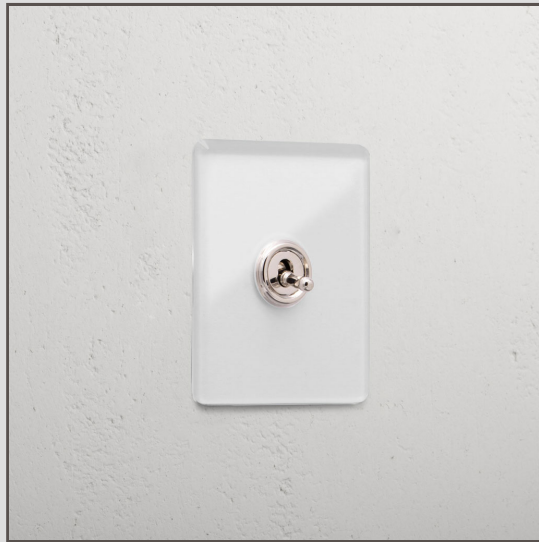

1G Two Way Toggle Slimline Switch - Clear Polished Nickel

11704

Our range of slimline switches have narrow 70mm wide faceplates for a sleek look and feel.

They're perfect for smaller spaces like cloakrooms or coat cupboards, or anywhere you'd like your fittings to be slightly more discreet.

This Toggle Switch is a modernised version of the timeless design switch that'll add character to any room.

The clear plate is made from 2mm transparent polycarbonate, which gives the illusion of the outlet being built into the wall.

It comes with a paper template for you to either paint over with your chosen wall colour, or to use as a template for wallpaper.

Polished nickel is our answer to chrome. It's a bit warmer, which we think is more versatile, so you can use it with warm or cool colour palettes.

- Patented switch mechanism engineered to give a solid, satisfying click
- Tested to one million cycles to guarantee longevity
- Designed in-house
- Solid brass controls
- Comes with bespoke back box for easy installation
- Match with [spotlights](#), [door handles](#) and more from the polished nickel collection
- Dimensions: H86mm x W70mm x D42mm. The toggle length is 17mm.
- Switches rated to 20A
- 230-250V~50Hz
- Complies with BS EN 60669-1
- The switch plate sits 1.5mm from the wall
- Secured with a metal ring without visible tool marks
- Metal die-cast chassis