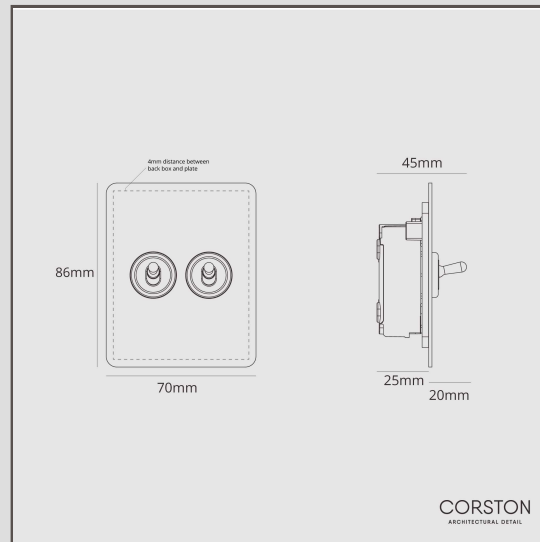

2G Two Way Toggle Slimline Switch - Clear Bronze

15360

Our range of slimline switches have narrow 70mm wide faceplates for a sleek look and feel.

They're perfect for smaller spaces like cloakrooms or coat cupboards, or anywhere you'd like your fittings to be slightly more discreet.

This 2G Toggle Switch is a modernised version of the timeless dolly design that'll add character to any room.

The clear plate is made from 2mm transparent polycarbonate, which gives the illusion of the outlet being built into the wall.

- Patented switch mechanism engineered to give a solid, satisfying click
- Tested to one million cycles to guarantee longevity
- Designed in-house
- Solid brass controls
- Comes with bespoke back box for easy installation
- Match with [spotlights](#), [door handles](#) and more from the Bronze collection
- Dimensions: H86mm x W70mm x D42mm. The toggle length is 17mm.
- Switches rated to 20A
- 230-250V~50Hz
- Complies with BS EN 60669-1
- The switch plate sits 1.5mm from the wall
- Secured with a metal ring without visible tool marks
- Metal die-cast chassis