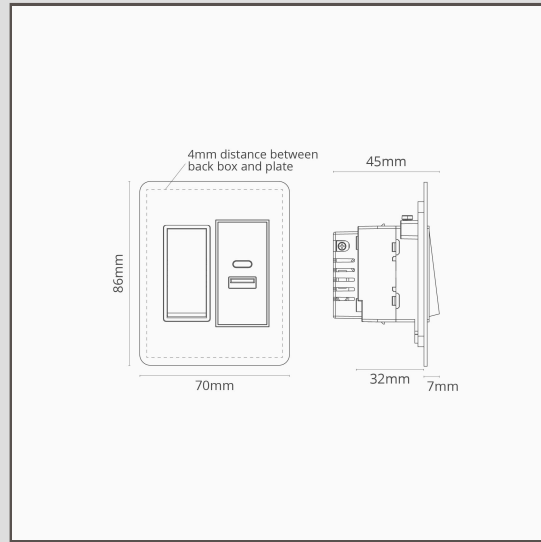

1G Two Way Rocker + USB A+C Slimline Switch - Bronze Black

13324

This slimline switch in our Bronze finish is perfect for beside your bed or desk.

It includes one two-way rocker switch for turning lights on and off, as well as a USB A+C module for charging up to two devices.

Like all our switches, it sits flush to the wall. The front plate is also just 1.5mm thick..

The plate and rocker are both made from solid brass to create perfectly crisp edges.

Bronze is our boldest finish, but it isn't shiny or bright, so it has a subtle side to it too. It's a deep matt brown colour that's almost black in some lights.

- Engineered for a satisfying click
- Comes with a bespoke back box
- Match with lighting and hardware in our Bronze finish
- Dimensions: H86mm x W70mm x D32mm.
- Switches Rated to 16A
- 230-250V ~ 50Hz
- Complies with BS EN 60669-1
- The switch plate sits 1.5mm from the wall
- Metal die-cast Chassis
- Slimline Backboxes must be used