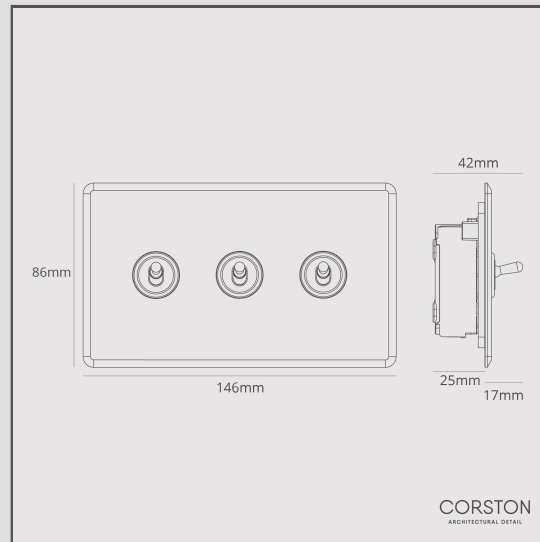

### 3G Two Way Toggle Switch - Clear Bronze

15514

This 3G Toggle Switch is a modernised version of the timeless dolly switch that'll add character to any room.

The clear plate is made from 2mm transparent polycarbonate, which gives the illusion of the outlet being built into the wall.

- Patented switch mechanism engineered to give a solid, satisfying click
- Tested to one million cycles to guarantee longevity
- Solid brass controls
- Screwless design
- Match with [spotlights](#), [door handles](#) and more from the Bronze collection
- We recommend using a [35-47mm back box](#) with this switch
- Dimensions: H86mm x W146mm x D42mm. The toggle length is 17mm.
- Switches rated to 20A
- 230-250V~50Hz
- Complies with BS EN 60669-1
- The switch plate sits 1.5mm from the wall
- Secured with a metal ring without visible tool marks
- Metal die-cast chassis