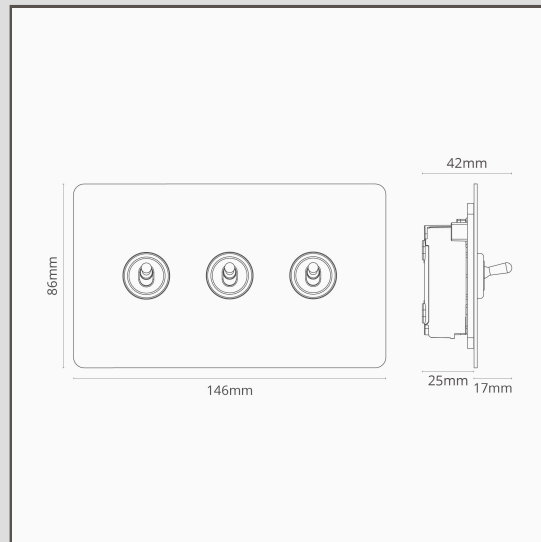

3G Two Way Toggle Switch - Bronze

13764

This 3G Toggle Switch is a modernised version of the timeless dolly switch that'll add character to any room.

All our plates are machined from solid brass which gives a superb level of detail and weight

Bronze is our boldest finish, but it isn't shiny or bright, so it has a subtle side to it too. It's a deep matt brown colour that's almost black in some lights.

- Patented switch mechanism engineered to give a solid, satisfying click
- Tested to one million cycles to guarantee longevity
- Made from solid brass
- Screwless design
- Match with [spotlights](#), [door handles](#) and more from the Bronze collection
- We recommend using a [35-47mm back box](#) with this switch
- Dimensions: H86mm x W146mm x D42mm. The toggle length is 17mm.
- Switches rated to 20A
- 230-250V~50Hz
- Complies with BS EN 60669-1
- The switch plate sits 1.5mm from the wall
- Secured with a metal ring without visible tool marks
- Metal die-cast chassis