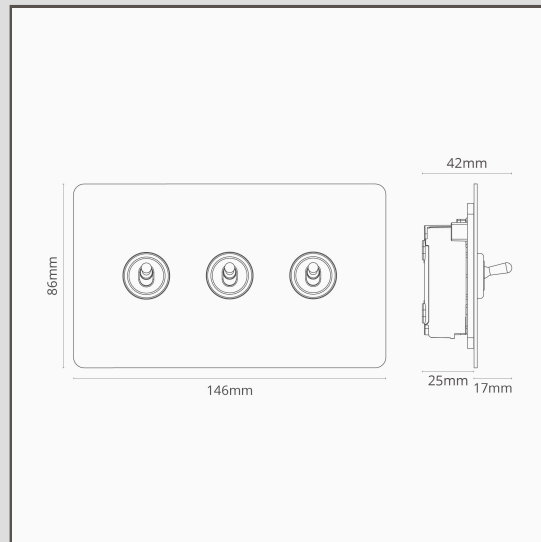

### 3G Two Way Toggle Switch - Polished Nickel

16755

This 3G Toggle Switch is a modernised version of the timeless dolly switch that'll add character to any room.

All our plates are machined from solid brass which gives a superb level of detail and weight.

Polished nickel is our answer to chrome. It's a bit warmer, which we think is more versatile, so you can use it with warm or cool colour palettes.

- Patented switch mechanism engineered to give a solid, satisfying click
- Tested to one million cycles to guarantee longevity
- Made from solid brass
- Screwless design
- Match with [spotlights](#), [door handles](#) and more from the polished nickel collection
- We recommend using a [35-47mm back box](#) with this switch
- Dimensions: H86mm x W146mm x D42mm. The toggle length is 17mm.
- Switches rated to 20A
- 230-250V~50Hz
- Complies with BS EN 60669-1
- The switch plate sits 1.5mm from the wall
- Secured with a metal ring without visible tool marks
- Metal die-cast chassis