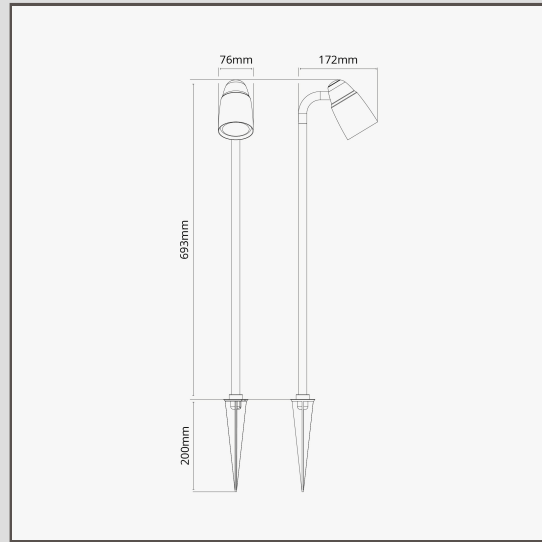

Ealing Path Spotlight - Bronze

15022

Bronze is our boldest finish, but it isn't shiny or bright, so it has a subtle side to it too. It's a deep matt brown colour that's almost black in some lights.

- Made from rustproof solid brass
- Fits a 50mm GU10 bulb
- Suitable for outdoor use
- 200mm ground spike
- Match with any of our other bronze outdoor lights
- Dimensions: H720mm x W74mm x D160mm
- Rated IP56 – suitable for outdoor use
- Use with 50mm energy saving GU10 bulb fitting (like our Arthur or Chester), not included
- No driver required
- 3m of cable to make connection away from light