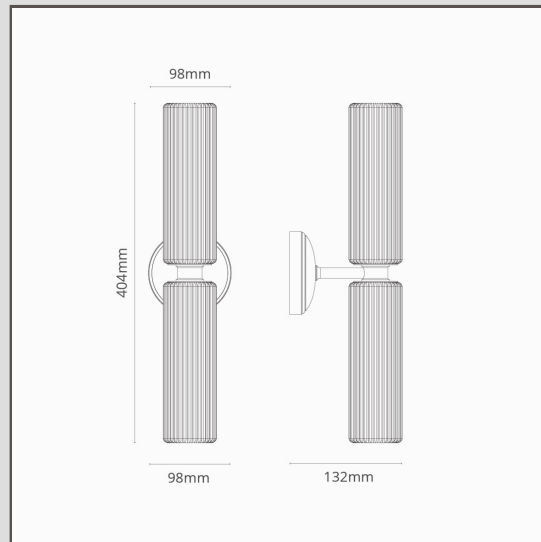

## Claremont Medium Wall Light Fluted Glass - Polished Nickel

16170

The dual design of our Claremont medium wall light provides both up and down light from two fluted glass shades. Like the small single shade version, the streamlined silhouette looks great in both classic and contemporary homes.

- Hand blown glass shade. To find out more, see our FAQs below.
- Solid brass body
- Fits a standard G9 bulb
- Suitable for outdoor use
- Designed and engineered in the UK
- Match with any of our polished nickel spotlights, switches and sockets
- Dimensions: H404mm x W98mm; mounting rose dia.98mm.
- Fully dimmable with a suitable G9 bulb
- Rated IP44 - suitable for Outdoor use and in Zone 2 of bathrooms
- Use with 18mm energy saving G9 bulbs, not included
- No driver required
- Comes with WAGO connectors for quick and easy wiring and testing