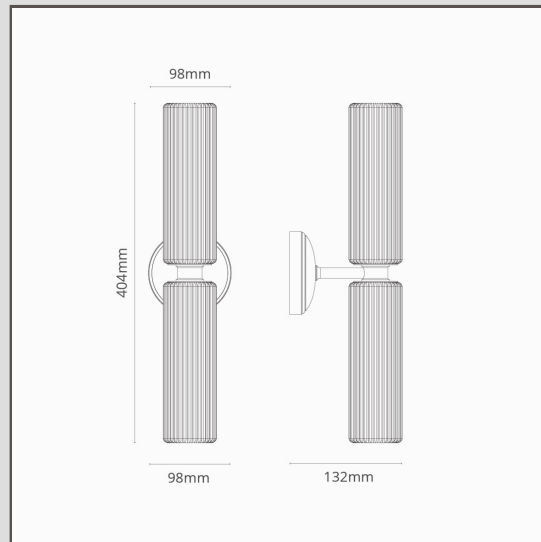

## Claremont Medium Wall Light Fluted Glass - Antique Brass

13443

The dual design of our Claremont medium wall light provides both up and down light from two fluted glass shades. Like the small single shade version, the streamlined silhouette looks great in both classic and contemporary homes.

- Hand blown glass shade. To find out more, see our FAQs below.
- Solid brass body
- Fits a standard G9 bulb
- Suitable for outdoor use
- Designed and engineered in the UK
- Match with any of our antique brass spotlights, switches and sockets
- Dimensions: H404mm x W98mm; mounting rose dia.98mm.
- Fully dimmable with a suitable G9 bulb
- Rated IP44 - suitable for Outdoor use and in Zone 2 of bathrooms
- Use with 18mm energy saving G9 bulbs, not included
- No driver required
- Comes with WAGO connectors for quick and easy wiring and testing