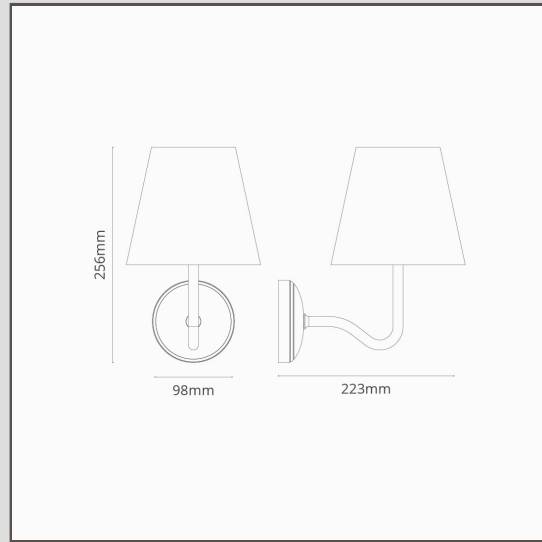

Malvern Medium Wall Light Alabaster White - Antique Brass

17954

Our medium-sized take on the traditional swan neck wall light is scaled up, but still perfectly proportioned. It'll have a greater presence in bigger or high-ceilinged rooms.

The Alabaster White shade will create a timeless contrasting look.

- 100% linen shade
- Solid brass body
- Fits a standard G9 bulb
- Designed and engineered in the UK
- Match with any of our antique brass spotlights, switches and sockets
- Dimensions: H256mm x W160mm; mounting rose dia.98mm.
- Fully dimmable with a suitable G9 bulb
- Rated IP44 – fabric shade not recommended for use in bathrooms
- Use with 18mm energy saving G9 bulbs, not included
- No driver required
- Comes with WAGO connectors for quick and easy wiring and testing