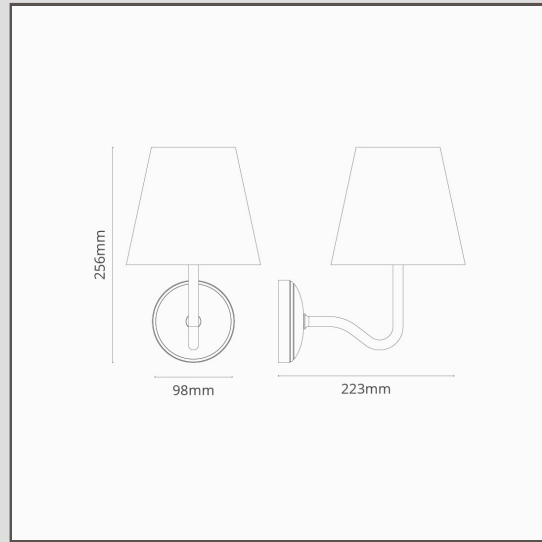

Malvern Medium Wall Light Alabaster White - Bronze

17352

Our medium-sized take on the traditional swan neck wall light is scaled up, but still perfectly proportioned. It'll have a greater presence in bigger or high-ceilinged rooms.

- 100% linen shade
- Solid brass body
- Fits a standard G9 bulb
- Designed and engineered in the UK
- Match with any of our bronze spotlights, switches and sockets
- Dimensions: H256mm x W160mm; mounting rose dia.98mm.
- Fully dimmable with a suitable G9 bulb
- Rated IP44 – fabric shade not recommended for use in bathrooms
- Use with 18mm energy saving G9 bulbs, not included
- No driver required
- Comes with WAGO connectors for quick and easy wiring and testing