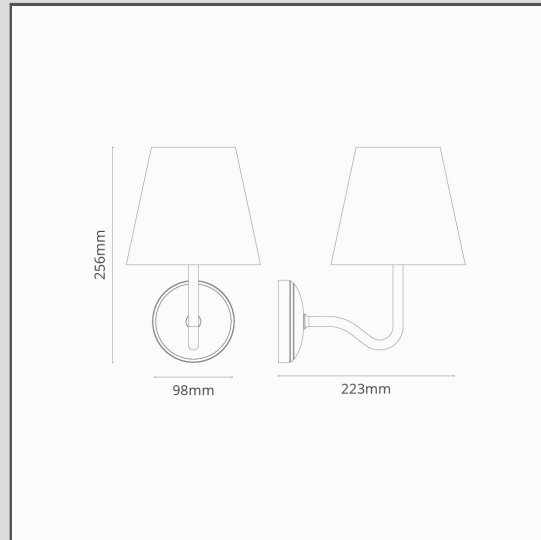

Malvern Medium Wall Light Basalt Grey - Polished Nickel

15921

Our medium-sized take on the traditional swan neck wall light is scaled up, but still perfectly proportioned. It'll have a greater presence in bigger or high-ceilinged rooms.

- 100% linen shade
- Solid brass body
- Fits a standard G9 bulb
- Designed and engineered in the UK
- Match with any of our polished nickel spotlights, switches and sockets
- Dimensions: H256mm x W160mm; mounting rose dia.98mm.
- Fully dimmable with a suitable G9 bulb
- Rated IP44 – fabric shade not recommended for use in bathrooms
- Use with 18mm energy saving G9 bulbs, not included
- No driver required
- Comes with WAGO connectors for quick and easy wiring and testing