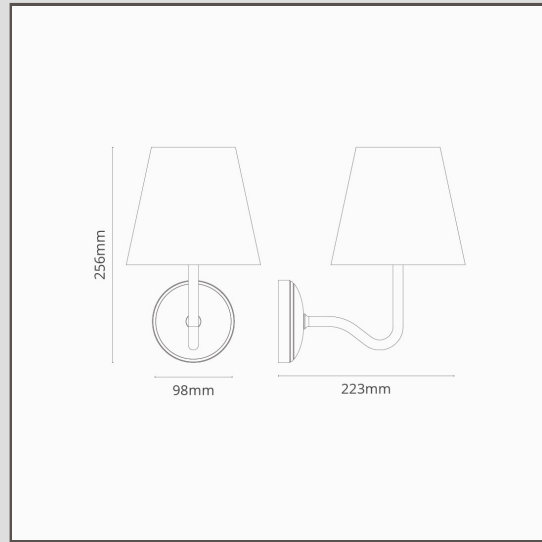

Malvern Medium Wall Light Basalt Grey - Antique Brass

15119

Our medium-sized take on the traditional swan neck wall light is scaled up, but still perfectly proportioned. It'll have a greater presence in bigger or high-ceilinged rooms.

Create a contemporary look with the Basalt Grey shade.

- 100% linen shade
- Solid brass body
- Fits a standard G9 bulb
- Designed and engineered in the UK
- Match with any of our antique brass spotlights, switches and sockets
- Dimensions: H256mm x W160mm; mounting rose dia.98mm.
- Fully dimmable with a suitable G9 bulb
- Rated IP44 – fabric shade not recommended for use in bathrooms
- Use with 18mm energy saving G9 bulbs, not included
- No driver required
- Comes with WAGO connectors for quick and easy wiring and testing