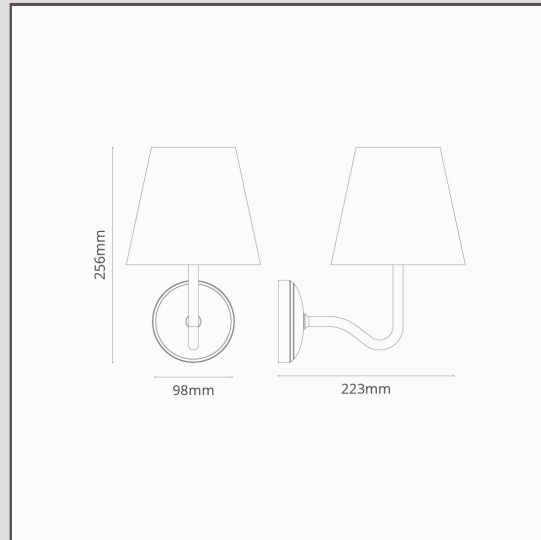

Malvern Medium Wall Light Alabaster White - Polished Nickel

13179

Our medium-sized take on the traditional swan neck wall light is scaled up, but still perfectly proportioned. It'll have a greater presence in bigger or high-ceilinged rooms.

- 100% linen shade
- Solid brass body
- Fits a standard G9 bulb
- Designed and engineered in the UK
- Match with any of our polished nickel spotlights, switches and sockets
- Dimensions: H256mm x W160mm; mounting rose dia.98mm.
- Fully dimmable with a suitable G9 bulb
- Rated IP44 – fabric shade not recommended for use in bathrooms
- Use with 18mm energy saving G9 bulbs, not included
- No driver required
- Comes with WAGO connectors for quick and easy wiring and testing