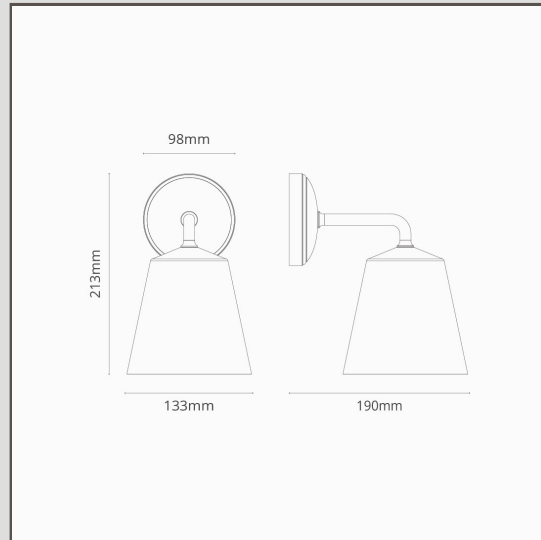

## Richmond Medium Wall Light - Antique Brass

19745

Our Richmond wall light is a great addition to any garden. It's also ideal for either side of a bathroom mirror or as a bedside downlight.

This version is larger, but still perfectly proportioned. It has a greater presence when used on its own in high-ceilinged or bigger rooms.

- Made from solid brass
- Fits a standard G9 bulb
- Suitable for outdoor use
- Designed and engineered in the UK
- Match with any of our antique brass spotlights, switches and sockets
- Dimensions: H213mm x W133mm; mounting rose dia.98mm.
- Fully dimmable with a suitable G9 bulb
- Rated IP44 - suitable for Outdoor use and in Zone 2 of bathrooms
- Use with 18mm energy saving G9 bulbs, not included
- No driver required
- Comes with WAGO connectors for quick and easy wiring and testing