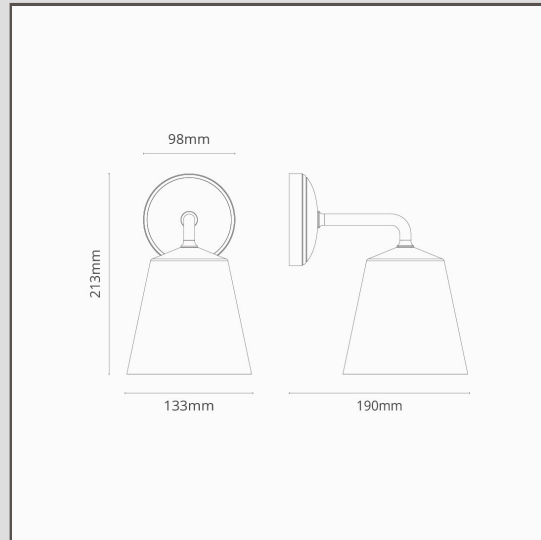

Richmond Medium Wall Light - Bronze

13200

Our Richmond wall light is a great addition to any garden. It's also ideal for either side of a bathroom mirror or as a bedside downlight.

This version is larger, but still perfectly proportioned. It has a greater presence when used on its own in high-ceilinged or bigger rooms.

Bronze is our boldest finish, but it isn't shiny or bright, so it has a subtle side to it too. It's a deep matt brown colour that's almost black in some lights.

- Made from solid brass
- Fits a standard G9 bulb
- Suitable for outdoor use
- Designed and engineered in the UK
- Match with any of our bronze spotlights, switches and sockets
- Dimensions: H213mm x W133mm; mounting rose dia.98mm.
- Fully dimmable with a suitable G9 bulb
- Rated IP44 - suitable for Outdoor use and in Zone 2 of bathrooms
- Use with 18mm energy saving G9 bulbs, not included
- No driver required
- Comes with WAGO connectors for quick and easy wiring and testing