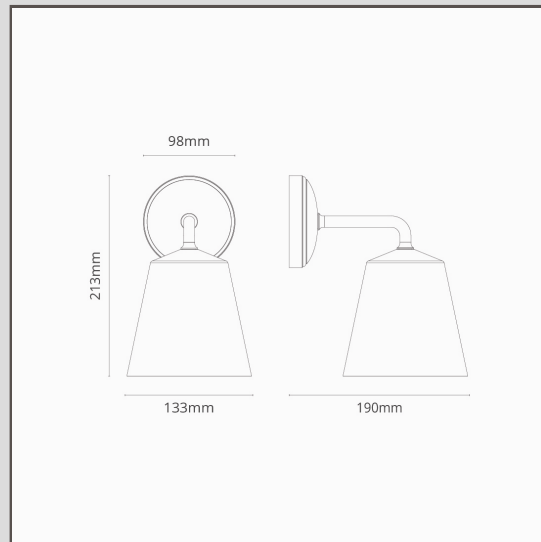

## Richmond Medium Wall Light Fine Porcelain - Bronze

11175

Our Richmond wall light is a great addition to any garden. It's also ideal on either side of a bathroom mirror or as a bedside downlight.

This version is larger, but still perfectly proportioned. It has a greater presence when used on its own in high-ceilinged or bigger rooms.

- Solid brass body
- Fits a standard G9 bulb
- Suitable for outdoor use
- Designed and engineered in the UK
- Match with any of our bronze spotlights, switches and sockets
- Dimensions: H213mm x W133mm; mounting rose dia.98mm.
- Fully dimmable with a suitable G9 bulb
- Rated IP44 - suitable for outdoor use and in zone 2 of bathrooms
- Use with 18mm energy saving G9 bulbs, not included
- No driver required
- Comes with WAGO connectors for quick and easy wiring and testing