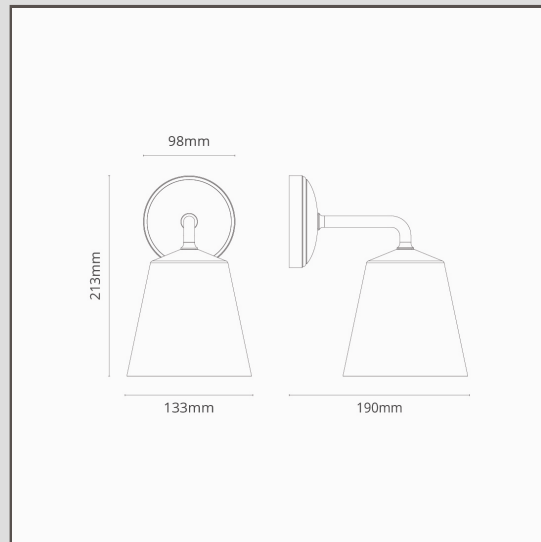

Richmond Medium Wall Light Fine Porcelain - Antique Brass

14173

Our Richmond wall light is a great addition to any garden. It's also ideal on either side of a bathroom mirror or as a bedside downlight.

This version is larger, but still perfectly proportioned. It has a greater presence when used on its own in high-ceilinged or bigger rooms.

- Solid brass body
- Fits a standard G9 bulb
- Suitable for outdoor use
- Designed and engineered in the UK
- Match with any of our antique brass spotlights, switches and sockets
- Dimensions: H213mm x W133mm; mounting rose dia.98mm.
- Fully dimmable with a suitable G9 bulb
- Rated IP44 - suitable for outdoor use and in zone 2 of bathrooms
- Use with 18mm energy saving G9 bulbs, not included
- No driver required
- Comes with WAGO connectors for quick and easy wiring and testing