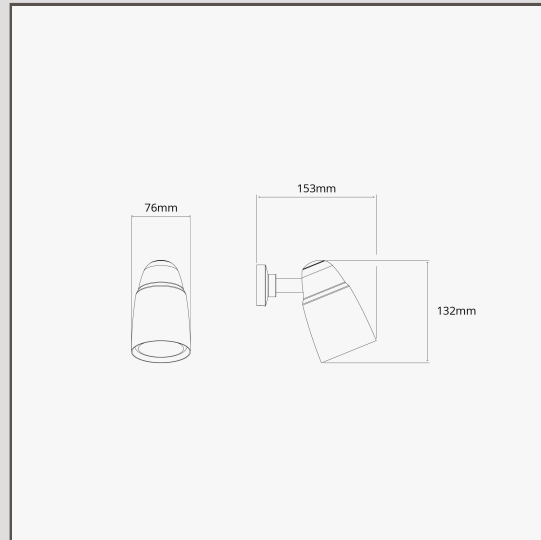

Ealing Surface Spotlight - Polished Nickel

14575

Our wall-mounted Ealing surface spotlight is designed to be directed downwards to illuminate garden paths, flowerbeds and the like.

Polished nickel is our answer to chrome. It's a bit warmer, which we think is more versatile, so you can use it with warm or cool colour palettes.

- Made from rustproof solid brass
- Fits a 50mm GU10 bulb
- Suitable for outdoor use
- Rotates 300° and tilts 50°
- Match with any of our other polished nickel outdoor lights
- Dimensions: H140mm x W74mm x D160mm; mounting rose dia. 52mm
- Rated IP56 – suitable for outdoor use
- Use with 50mm energy saving GU10 bulb fitting (like our Arthur or Chester), not included
- No driver required
- 3m of cable to make connection away from light. Wires can run out of the side of the light and down the wall, or a hole can be made in the wall.