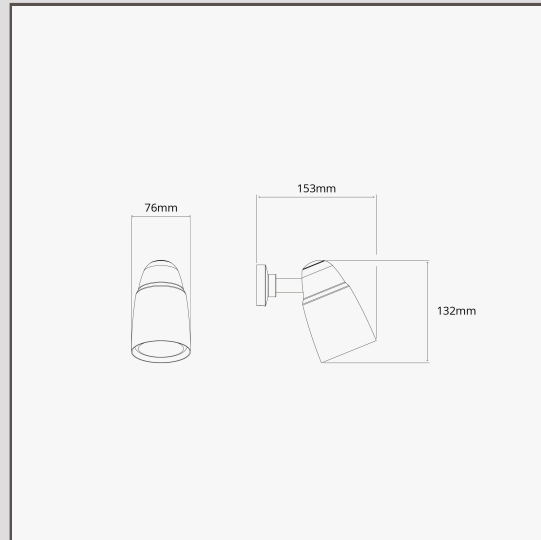

Ealing Surface Spotlight - Antique Brass

13804

Our wall-mounted Ealing surface spotlight is designed to be directed downwards to illuminate garden paths, flowerbeds and the like.

Antique brass is what's called a 'living' finish because it reacts to the air and moisture around it, causing it to darken (especially in the areas you touch most). We've given it a head start by ageing it by hand, so it has that antique look right out the box.

- Made from rustproof solid brass
- Fits a 50mm GU10 bulb
- Suitable for outdoor use
- Rotates 300° and tilts 50°
- Match with any of our other antique brass outdoor lights
- Dimensions: H140mm x W74mm x D160mm; mounting rose dia. 52mm
- Rated IP56 – suitable for outdoor use
- Use with 50mm energy saving GU10 bulb fitting (like our Arthur or Chester), not included
- No driver required
- 3m of cable to make connection away from light. Wires can run out of the side of the light and down the wall, or a hole can be made in the wall.