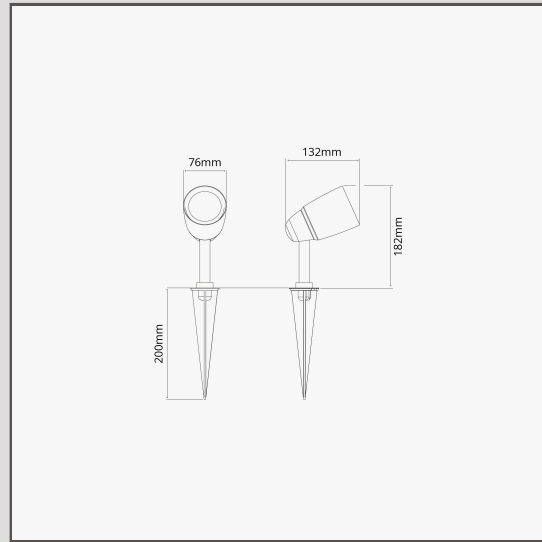

Ealing Ground Spotlight - Polished Nickel

14092

Our Ealing ground spotlight is designed to be directed upwards to illuminate trees, garden features or external walls from below.

Polished nickel is our answer to chrome. It's a bit warmer, which we think is more versatile, so you can use it with warm or cool colour palettes.

- Made from rustproof solid brass
- Fits a 50mm GU10 bulb
- Suitable for outdoor use
- 200mm ground spike
- Match with any of our other polished nickel outdoor lights
- Dimensions: H140mm x W74mm x D140mm
- Rated IP56 – suitable for outdoor use
- Use with 50mm energy saving GU10 bulb fitting (like our Arthur or Chester), not included
- No driver required
- 3m of cable to make connection away from light