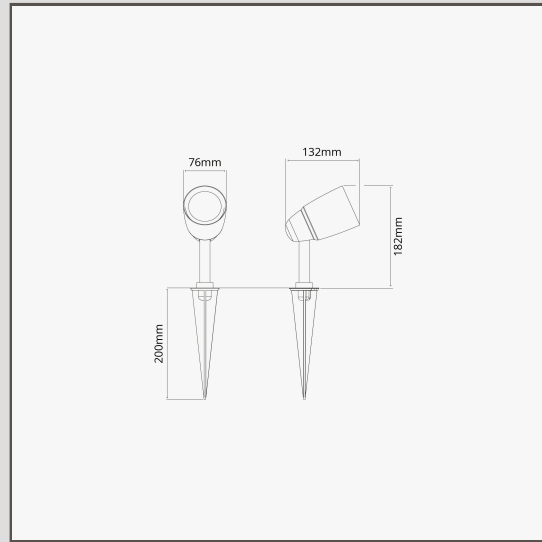

Ealing Ground Spotlight - Bronze

12443

Our Ealing ground spotlight is designed to be directed upwards to illuminate trees, garden features or external walls from below.

Bronze is our boldest finish, but it isn't shiny or bright, so it has a subtle side to it too. It's a deep matt brown colour that's almost black in some lights.

- Made from rustproof solid brass
- Fits a 50mm GU10 bulb
- Suitable for outdoor use
- 200mm ground spike
- Match with any of our other bronze outdoor lights
- Dimensions: H140mm x W74mm x D140mm
- Rated IP56 – suitable for outdoor use
- Use with 50mm energy saving GU10 bulb fitting (like our Arthur or Chester), not included
- No driver required
- 3m of cable to make connection away from light