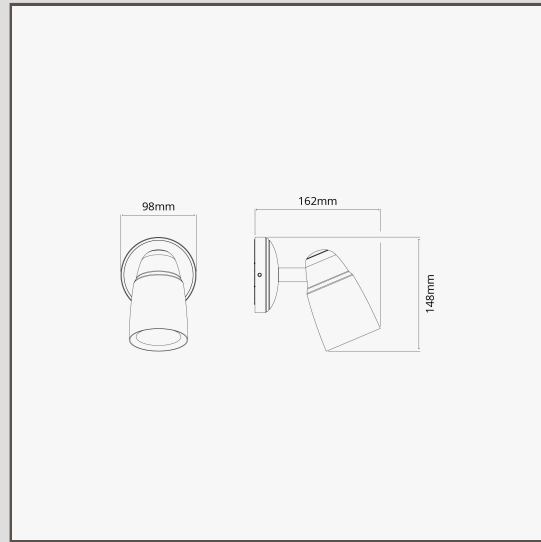

Ealing Flush Spotlight - Bronze

18314

Our wall-mounted Ealing flush spotlight is designed to be directed downwards to illuminate garden paths, flowerbeds and the like.

This version has a larger base that allows the wire connections to be made inside, rather than running out the side of the light.

Bronze is our boldest finish, but it isn't shiny or bright, so it has a subtle side to it too. It's a deep matt brown colour that's almost black in some lights.

- Made from rustproof solid brass
- Fits a 50mm GU10 bulb
- Suitable for outdoor use
- Rotates 300° and tilts 50°
- Match with any of our other bronze outdoor lights
- Dimensions: H140mm x W74mm x D140mm; mounting rose dia. 98mm
- Rated IP44 – suitable for outdoor use
- Use with 50mm energy saving GU10 bulb fitting (like our Arthur or Chester), not included
- No driver required
- Connections must be made inside the base. Wires cannot run out of the side of the light.
- Comes with WAGO connectors for quick and easy wiring and testing