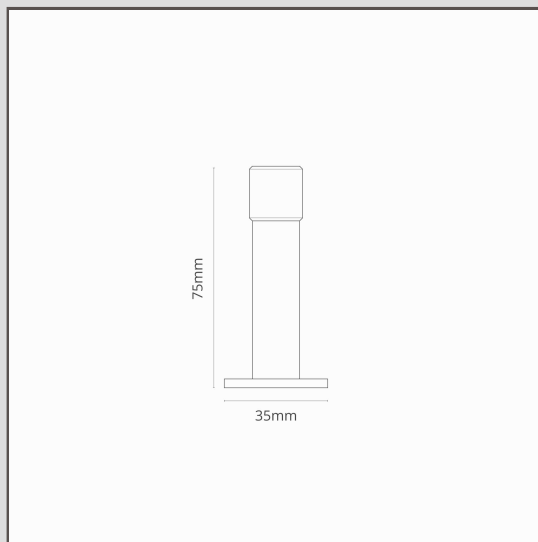

Montpelier Door Stop - Polished Nickel

12162

Fix the wall mounted Montpelier Door Stop to your skirting boards to protect your walls and doors.

The rubber head will quietly stop your doors from banging into surrounding furniture.

- Comes with all screws and fittings
- Match with door handles, locks, latches and thumbturns from the [Polished nickel collection](#)
- Dimensions: Depth 75mm x Diameter 36mm
- 40mm screw and raw plug supplied
- Wall-mounted Door stop