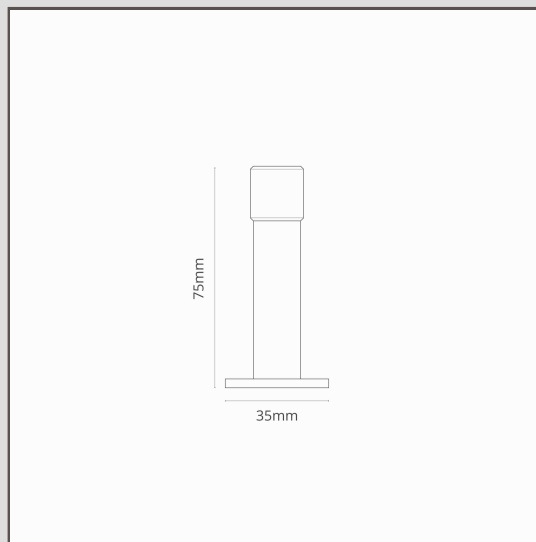

Montpelier Door Stop - Bronze

17391

Fix the wall mounted Montpelier Door Stop to your skirting boards to protect your walls and doors.

The rubber head will quietly stop your doors from banging into surrounding furniture.

- Comes with all screws and fittings
- Match with door handles, locks, latches and thumbturns from the [Bronze collection](#)
- Dimensions: Depth 75mm x Diameter 36mm
- 40mm screw and raw plug supplied
- Wall-mounted Door stop