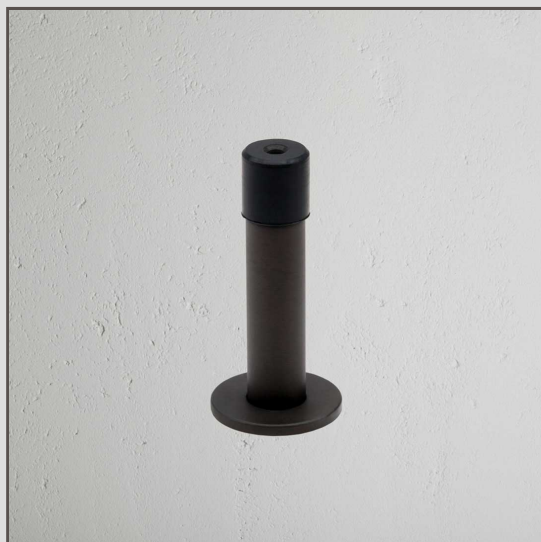

Montpelier Door Stop - Bronze

17391

Fix the wall mounted Montpelier Door Stop to your skirting boards to protect your walls and doors.

The rubber head will quietly stop your doors from banging into surrounding furniture.

Bronze is our boldest finish, but it isn't shiny or bright, so it has a subtle side to it too. It's a deep matt brown colour that's almost black in some lights.

Matching every part of your door has never been simpler.

- Comes with all screws and fittings
- Match with door handles, locks, latches and thumbturns from the [Bronze collection](#)
- Dimensions: Depth 75mm x Diameter 36mm
- 40mm screw and raw plug supplied
- Wall-mounted Door stop