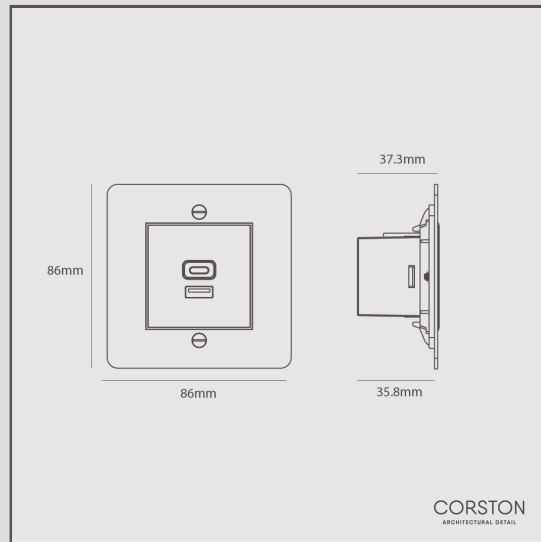

## USB A+C Fast Charge Socket - Bronze Black

14773

Fast charge your device with up to 30W with this USB Socket that sits neatly on any wall.

All hardware is machined from solid brass which gives a superb level of detail and weight.

Bronze is our boldest finish, but it isn't shiny or bright, so it has a subtle side to it too. It's a deep matt brown colour that's almost black in some lights.

- Made from solid brass
- Designed in-house
- Match with [spotlights](#), [door handles](#) and more from the Bronze collection
- We recommend using a [47mm back box](#)
- Dimensions H86mm x W86mm x D35mm
- Die-cast metal module chassis
- USB A Quick Charge Port
- USB C Power Delivery Port
- 5V/3A, 9V/3A, 12V/2.5A, 15V/2.0A, 20V/1.5A
- Complies with BS 5733, EN 62368-1