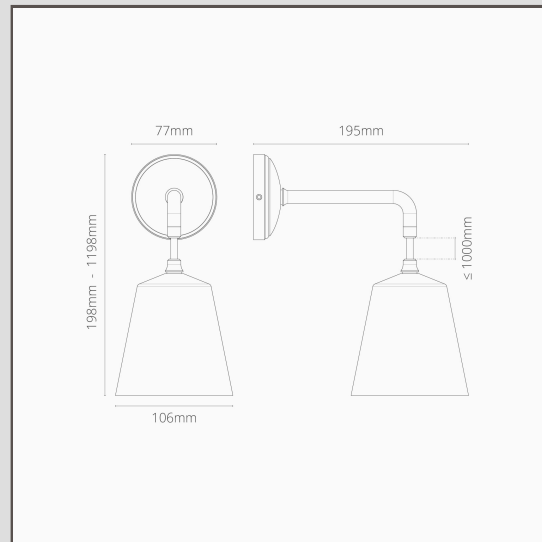

Richmond Small Hanging Wall Light - Antique Brass

15278

The minimalistic Richmond hanging light is ideal for modern and traditional interiors. It'll look great on its own, or have one either side of your bed, dresser or bathroom mirror. Antique brass is what's called a 'living' finish because it reacts to the air and moisture around it, causing it to darken (especially in the areas you touch most). We've given it a head start by ageing it by hand, so it has that antique look right out the box.

- Made from solid brass
- 1.2m of braided cable
- Fully dimmable with a suitable G9 bulb
- Designed and engineered in the UK
- Match with any of our antique brass spotlights, switches and sockets
- Antique Brass takes 1-3 months to darken and mature. The wall light in this picture is one month old.
- Dimensions: L198mm x Dia. 106mm; mounting rose dia. 77mm.
- Fully dimmable with a suitable G9 bulb
- Rated IP20 - suitable for Zone 3 of bathrooms. Not suitable for outdoor use
- Use with 18mm energy saving G9 bulbs, not included
- No driver required
- Comes with WAGO connectors for quick and easy wiring and testing