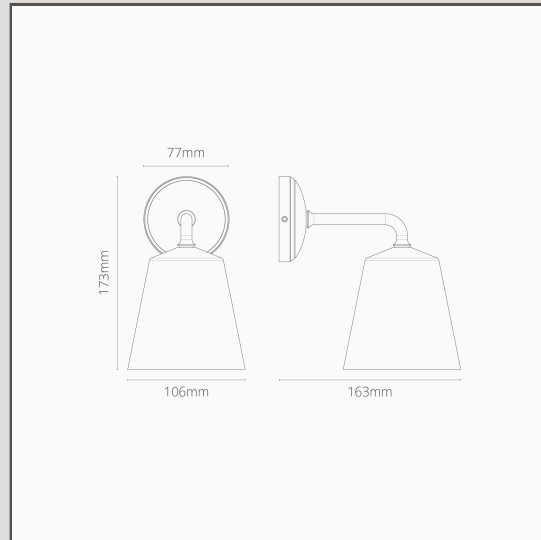

Richmond Small Wall Light - Antique Brass

14536

Our Richmond Wall Light is a great addition to any garden. It's also ideal for either side of a bathroom mirror or as a bedside downlight. Antique brass is what's called a 'living' finish because it reacts to the air and moisture around it, causing it to darken (especially in the areas you touch most). We've given it a head start by ageing it by hand, so it has that antique look right out the box.

- Made from solid brass
- Fits a standard G9 bulb
- Suitable for outdoor use
- Designed and engineered in the UK
- Match with any of our antique brass spotlights, switches and sockets
- Antique Brass takes 1-3 months to darken and mature. The wall light in this picture is one month old.
- Dimensions: L173mm x Dia. 106mm; mounting rose dia.77mm.
- Fully dimmable with a suitable G9 bulb
- Rated IP44 - suitable for Outdoor use and in Zone 2 of bathrooms
- Use with 18mm energy saving G9 bulbs, not included
- No driver required
- Comes with WAGO connectors for quick and easy wiring and testing