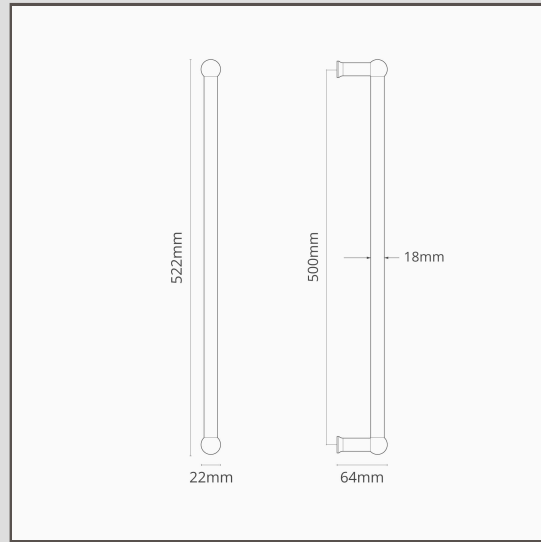

Harper Single Pull Handle 500mm - Antique Brass

13771

Ideal for doors that don't need sprung latches to open and close, the Harper Single Pull door handle is a simple design.

Antique brass is what's called a 'living' finish because it reacts to the air and moisture around it, causing it to darken (especially in the areas you touch most). We've given it a head start by ageing it by hand, so it has that antique look right out the box.

- Comes with threaded nuts designed for use on wooden doors
- Made from solid brass
- Match with coordinating hinges, thumb turns, locks and doorstops from the [Antique Brass collection](#)
- Antique Brass takes 1-3 months to darken and mature. The product in this picture is one month old.
- Mounting Kit included for installation on wooden doors.
- 8mm Allen Key required for installation.
- Please find information for installation on our instructions page.