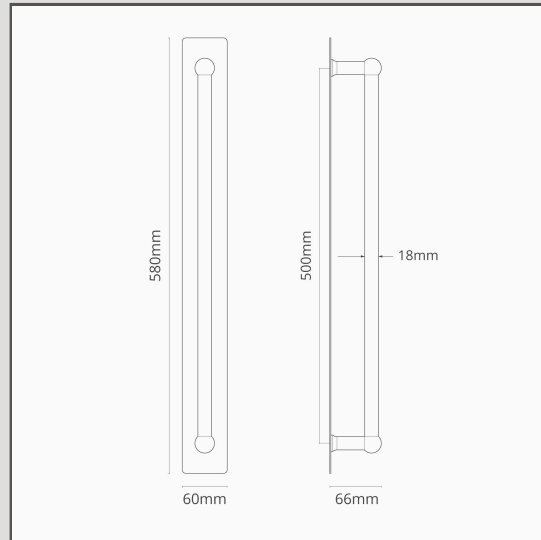

## Harper Single Pull Handle with Plate 500mm - Antique Brass

13329

Ideal for doors that don't need sprung latches to open and close, the Harper Single Pull door handle is a simple design.

The backing plates will protect your doors from finger marks and scuffs.

- Comes with threaded nuts designed for use on wooden doors
- Made from solid brass
- Match with coordinating hinges, thumb turns, locks and doorstops from the [Antique Brass collection](#)
- Antique Brass takes 1-3 months to darken and mature. The product in this picture is one month old.
- Mounting Kit included for installation on wooden doors.
- 8mm Allen Key required for installation.
- Please find information for installation on our [instructions page](#).