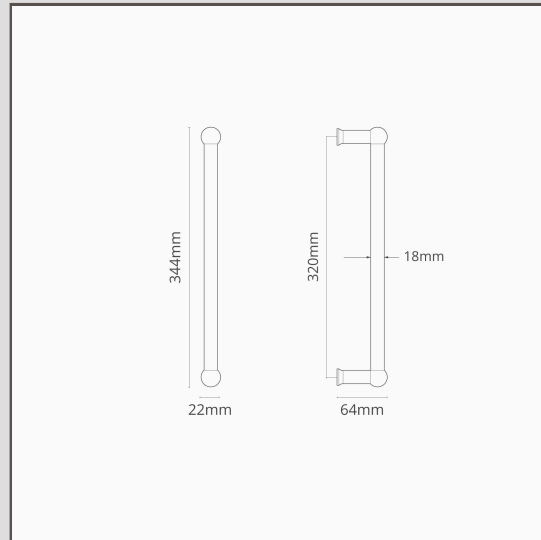

## Harper Double Pull Handle 320mm - Antique Brass

13124

Ideal for doors that don't need sprung latches to open and close, the Harper Double Pull door handles are a simple design.

Antique brass is what's called a 'living' finish because it reacts to the air and moisture around it, causing it to darken (especially in the areas you touch most). We've given it a head start by ageing it by hand, so it has that antique look right out the box.

- Double sided fixings for back-to-back installation
- Includes rubber washers for glass doors
- Made from solid brass
- Match with coordinating hinges, thumb turns, locks and doorstops from the [Antique Brass collection](#)
- Antique Brass takes 1-3 months to darken and mature. The product in this picture is one month old.
- Mounting Kit included for installation on solid doors.
- Please find information for installation on our [instructions page](#).