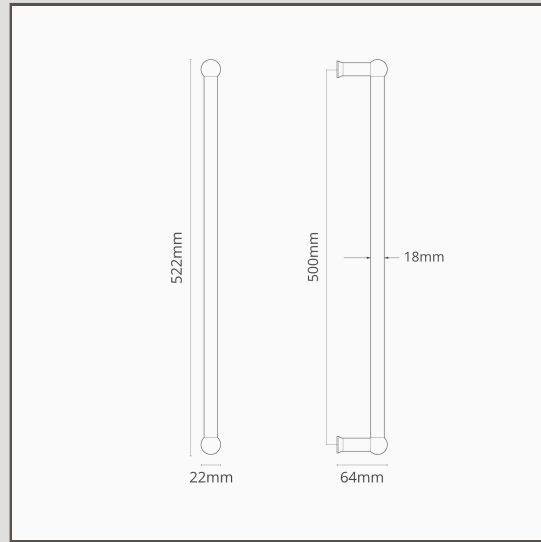

Harper Double Pull Handle 500mm - Antique Brass

10318

Ideal for doors that don't need sprung latches to open and close, the Harper Double Pull door handles are a simple design.

Antique brass is what's called a 'living' finish because it reacts to the air and moisture around it, causing it to darken (especially in the areas you touch most). We've given it a head start by ageing it by hand, so it has that antique look right out the box.

- Double sided fixings for back-to-back installation
- Includes rubber washers for glass doors
- Made from solid brass
- Match with coordinating hinges, thumb turns, locks and doorstops from the [Antique Brass collection](#)
- Antique Brass takes 1-3 months to darken and mature. The product in this picture is one month old.
- Mounting Kit included for installation on solid doors.
- Please find information for installation on our [instructions page](#).