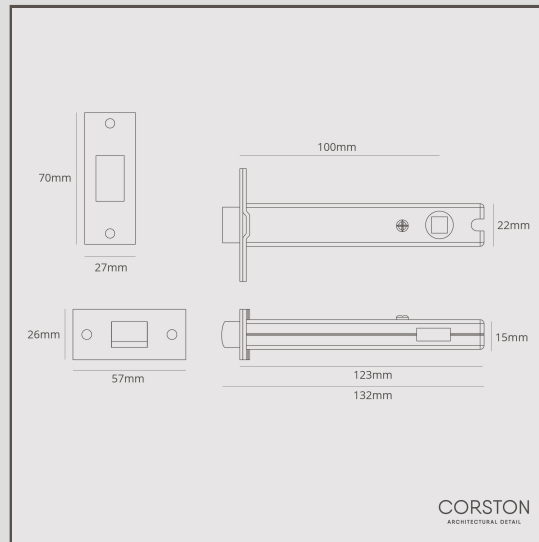

100mm Bathroom Lock - Antique Brass

13744

Secure your doors and add a finishing touch with our range of solid brass locks.

Antique brass is what's called a 'living' finish because it reacts to the air and moisture around it, causing it to darken (especially in the areas you touch most). We've given it a head start by ageing it by hand, so it has that antique look right out the box.

Matching every part of your door has never been easier.

- Locks come in lengths to match our latches
- Also available in [60mm](#)
- Pair with handles, stops, latches and more for a coordinated look
- Antique Brass takes 1-3 months to darken and mature. The product in this picture is one month old.