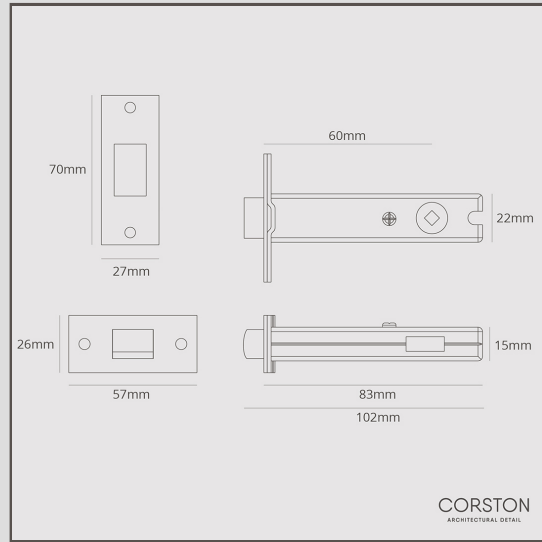

60mm Bathroom Lock - Antique Brass

17853

Secure interior doors with our bathroom lock. Our 60mm option is designed to work perfectly with our 60mm latches.

Antique brass is what's called a 'living' finish because it reacts to the air and moisture around it, causing it to darken (especially in the areas you touch most). We've given it a head start by ageing it by hand, so it has that antique look right out the box.

- Antique brass-finished face plate and strike plate made from solid brass
- Use with our 60mm latches and coordinating thumbturns (sold separately)
- 100mm bathroom lock also available
- Coordinate with antique brass door handles, hinges, latches and stops
- 60mm backset
- 5mm x 5mm spindle hole
- Suitable for interior doors only